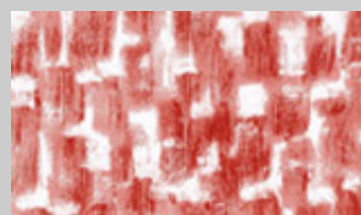

Picture Frames New Design Ideas 2008

Please click on the image to enlarge!

PF-LT 1447 ST
thin paint strokes grey

PF-LT 1448 ST
thin paint strokes cream

PF-LT 1449 ST
thin paint strokes white

PF-LT 1450 ST
thin paint strokes red

PF-LT 1451 ST
thin paint strokes ochre

PF-LT 1452 ST
thin paint strokes fir-tree green

PF-LT 1453 ST
thin paint strokes blue

PF-LT 1454 ST
thick paint strokes red-brown

PF-LT 1455 ST
thick paint strokes anthracite

PF-LT 1456 ST thick paint
strokes dark green

PF-LT 1457 ST
thick paint strokes royal blue

PF-LT 1458 ST
thick paint strokes red

PF-LT 1459 ST
thick paint strokes yellow

PF-LT 1433 ST
water color cream

PF-LT 1432 ST
watery green

PF-LT 1431 ST
watery grey

PF-LT 1430 ST
watery blue

PF-LT 1429 ST
cords green

PF-LT 1434 ST
water color grey

PF-LT 1435 ST
water color blue

PF-LT 1428 ST
cords grey

PF-LT 1427 ST
cords blue

PF-LT 1439 ST
brush stripes dark green